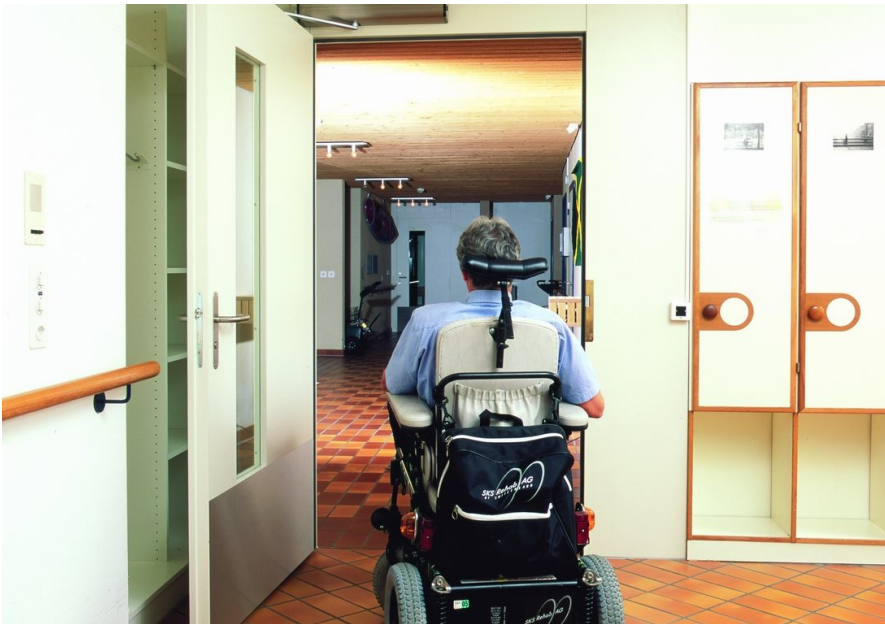

## Case Study

Where easy movement is required a **record DFA 127 Low Energy** automatic opening door can provide the access which gives people that wide open feeling of space.