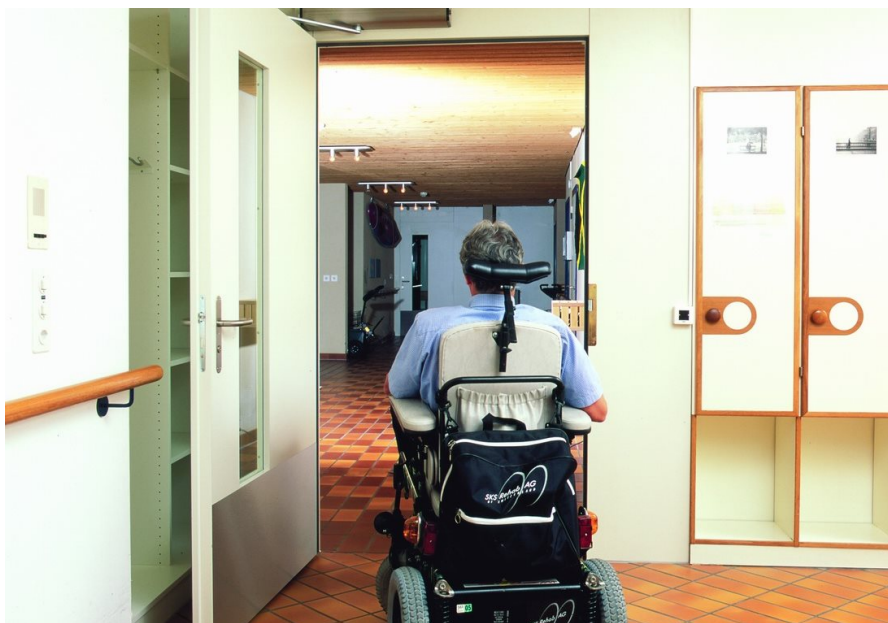

## Case Study

Where easy movement is required a **record DFA 127 Low Energy** automatic opening door can provide the access which gives people that wide open feeling of space.